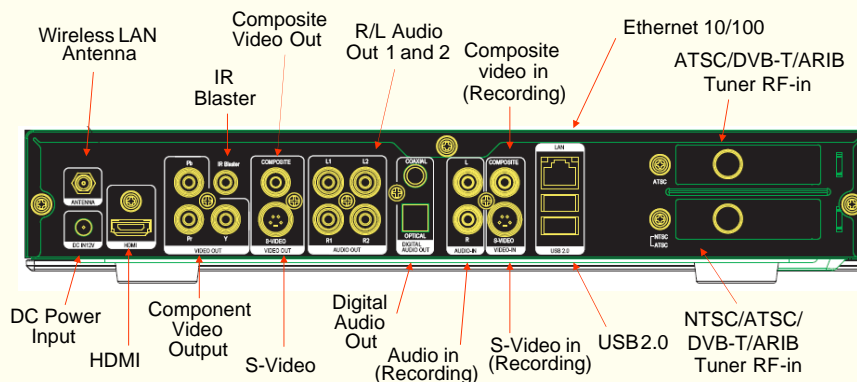

Full HD Digital Media Center

Personal Video/Photo/Music, Networking, DTV PVR

Capture, Store, Share, and Play All Your Digital Media Contents

Hardware

Basic Specifications

- SigmaDesigns SMP8634
- HDMI, component, and composite video output
- S-Video, composite video input
- Optical/coaxial digital audio output
- USB2.0, SD card slot, and HDD interfaces
- Wired/Wireless LAN & DTV Tuner

Key Features

- Import contents from cameras and PCs thru USB & LAN
- Support many formats including MPEG 1/2/4, DivX, WMV, H.264/AVCHD, VC1

Software

Broadcast/IPTV/Hybrid

- NTSC, ATSC, DVB-T, ARIB, custom IP streaming
- Custom IP streaming support
- Combined channel map for hybrid products TV recording

TV Recording

- Multi-tuner, multi-room
- Advanced disk space management and conflict management
- Local or network storage

Media Player

- DLNA support
- Video, music, photo content playback
- Many, any formats with smooth trick play
- Export contents to iPod and PSP