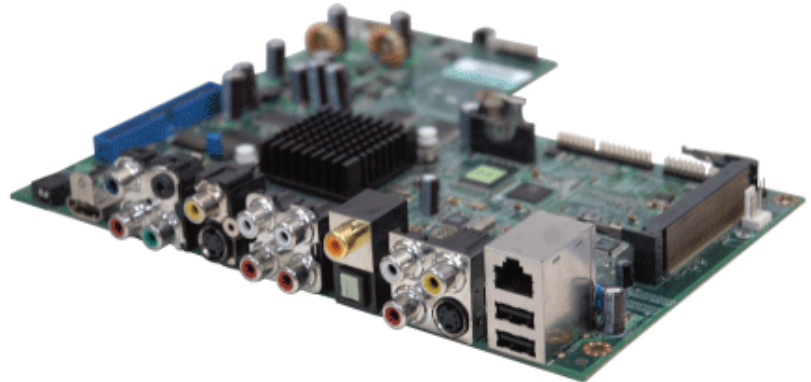

Full HD Digital Media Center

Personal Video/Photo/Music, Networking, DTV PVR

Capture, Store, Share, and Play All Your Digital Media Contents

Hardware

Basic Specifications

- SigmaDesigns SMP8634
- HDMI, component, and composite video output
- S-Video, composite video input
- Optical/coaxial digital audio output
- USB2.0, SD card slot, and HDD interfaces
- Wired/Wireless LAN & DTV Tuner

Key Features

- Import contents from cameras and PCs thru USB & LAN
- Support many formats including MPEG 1/2/4, DivX, WMV, H.264/AVCHD, VC1

Software

Broadcast/IPTV/Hybrid

- NTSC, ATSC, DVB-T, ARIB, custom IP streaming
- Custom IP streaming support
- Combined channel map for hybrid products TV recording